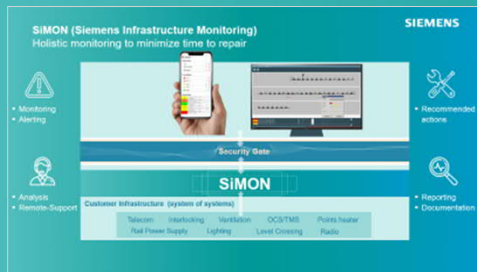

SIEMENS

Siemens Intelligent Maintenance Solutions

IMC 2020

Siemens Intelligent Maintenance Solutions focus on **minimizing disruptions** of the rail operation due to corrective maintenance activities, by means of ...

... preventing or anticipating the incidents

... **minimizing the “time to repair”**

Ittis Business Intelligence

TrackOps Intelligent Assistant

Ittis Web Services

Network Management System

DEMO

TrackOps Intelligent Assistant

- Add-on to SiMON (Siemens Infrastructure Monitoring)
- Inexpensive resources (Camera, Mobile, Cloud) and fully automated handling
- PoC: Daily photos, daily 18 hours capturing time, ~ 150.000 pictures/day
- Machine Learning Application
- Basis Data for many different use cases