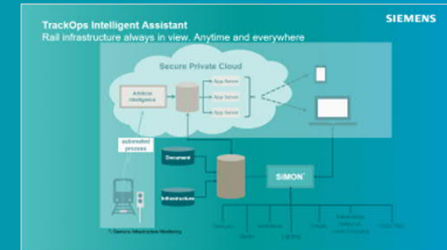

SIEMENS

Siemens Intelligent Maintenance Solutions

IMC 2020

Siemens Intelligent Maintenance Solutions focus on **minimizing disruptions** of the rail operation due to corrective maintenance activities, by means of ...

... preventing or anticipating the incidents

... **minimizing the “time to repair”**

Ittis Business Intelligence

TrackOps Intelligent Assistant

Ittis Web Services

Network Management System

DEMO

TrackOps Intelligent Assistant

- Add-on to SiMON (Siemens Infrastructure Monitoring)
- Inexpensive resources (Camera, Mobile, Cloud) and fully automated handling
- PoC: Daily photos, daily 18 hours capturing time, ~ 150.000 pictures/day
- Machine Learning Application
- Basis Data for many different use cases