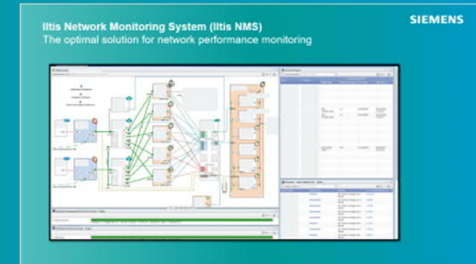

... preventing or anticipating the incidents

... **minimizing the “time to repair”**

Ittis Business Intelligence

TrackOps Intelligent Assistant

Ittis Web Services

Network Management System

DEMO

TrackOps Intelligent Assistant

- Add-on to SiMON (Siemens Infrastructure Monitoring)
- Inexpensive resources (Camera, Mobile, Cloud) and fully automated handling
- PoC: Daily photos, daily 18 hours capturing time, ~ 150.000 pictures/day
- Machine Learning Application
- Basis Data for many different use cases