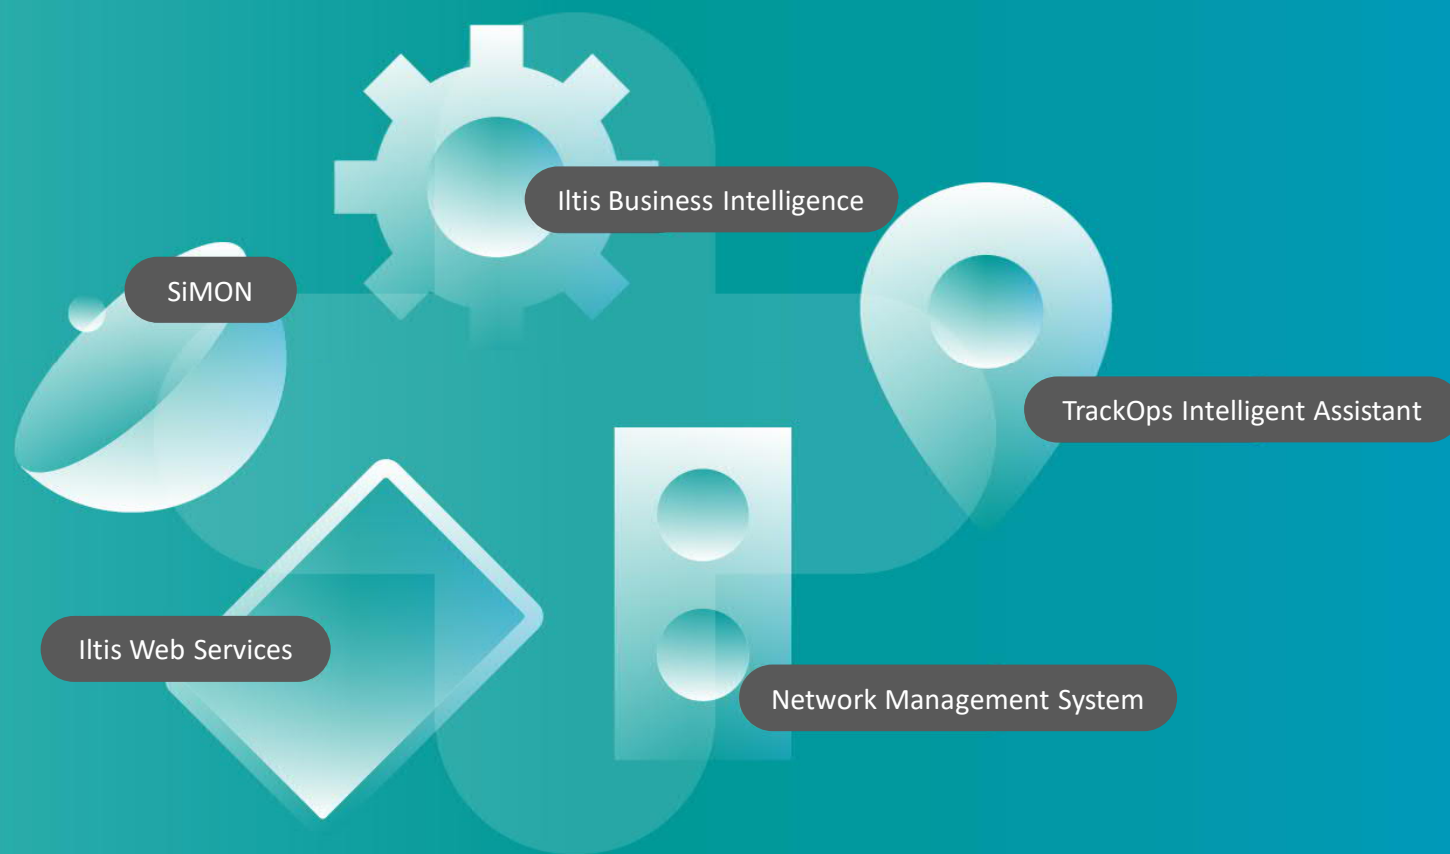

SIEMENS

Siemens Intelligent Maintenance Solutions

IMC 2020

Siemens Intelligent Maintenance Solutions focus on **minimizing disruptions** of the rail operation due to corrective maintenance activities, by means of ...

... preventing or anticipating the incidents

... **minimizing the “time to repair”**

Ittis Business Intelligence

TrackOps Intelligent Assistant

Ittis Web Services

Network Management System

DEMO

TrackOps Intelligent Assistant

- Add-on to SiMON (Siemens Infrastructure Monitoring)
- Inexpensive resources (Camera, Mobile, Cloud) and fully automated handling
- PoC: Daily photos, daily 18 hours capturing time, ~ 150.000 pictures/day
- Machine Learning Application
- Basis Data for many different use cases