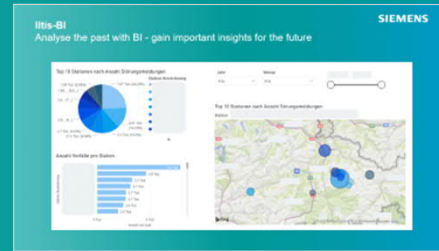

TrackOps Intelligent Assistant