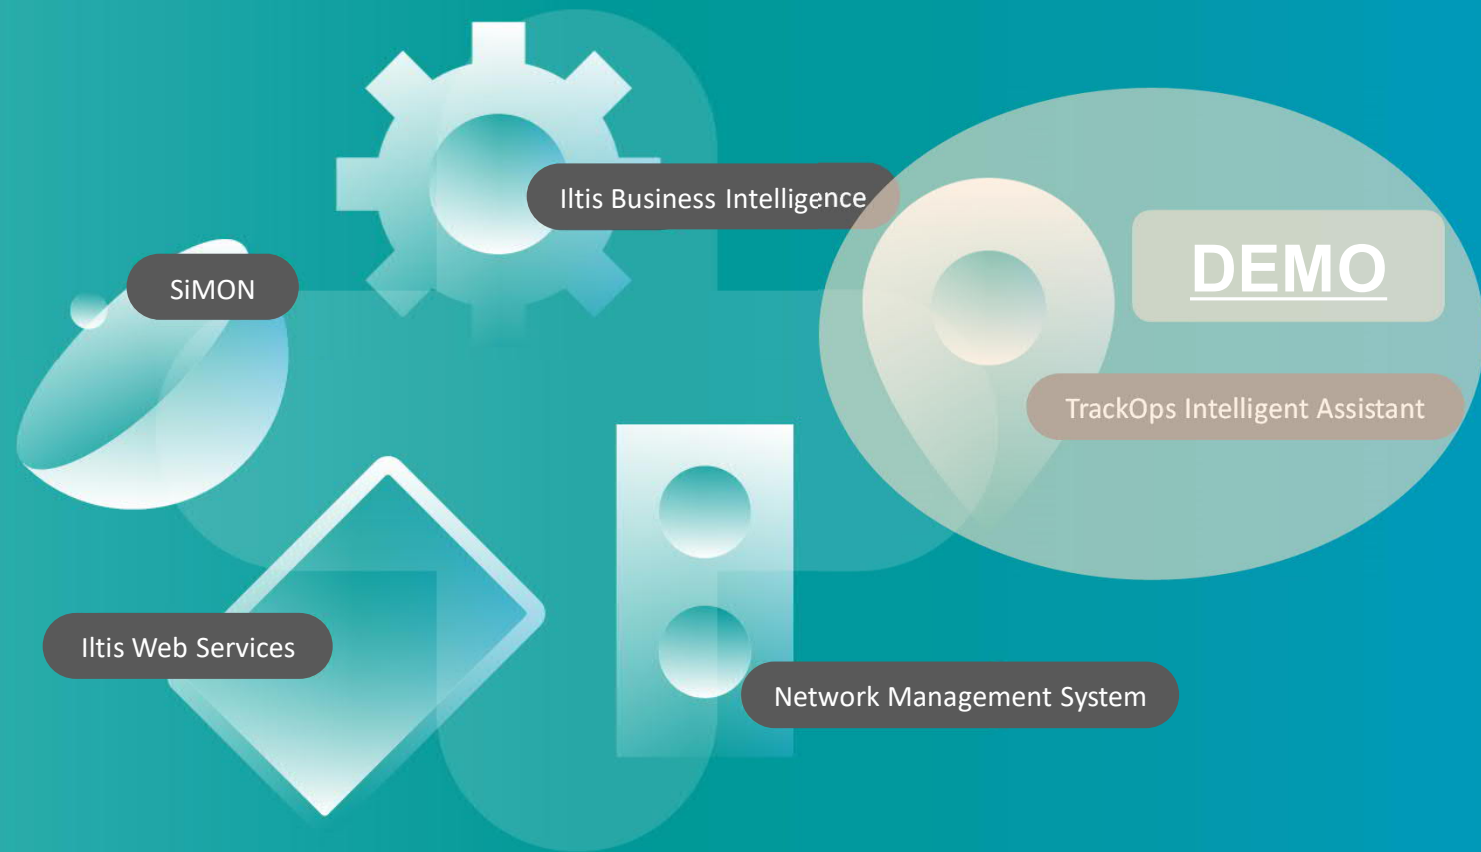

SIEMENS

Siemens Intelligent Maintenance Solutions

IMC 2020

Siemens Intelligent Maintenance Solutions focus on **minimizing disruptions** of the rail operation due to corrective maintenance activities, by means of ...

... preventing or anticipating the incidents

... **minimizing the “time to repair”**

Ittis Business Intelligence

TrackOps Intelligent Assistant

Ittis Web Services

Network Management System

DEMO

TrackOps Intelligent Assistant

- Add-on to SiMON (Siemens Infrastructure Monitoring)
- Inexpensive resources (Camera, Mobile, Cloud) and fully automated handling
- PoC: Daily photos, daily 18 hours capturing time, ~ 150.000 pictures/day
- Machine Learning Application
- Basis Data for many different use cases